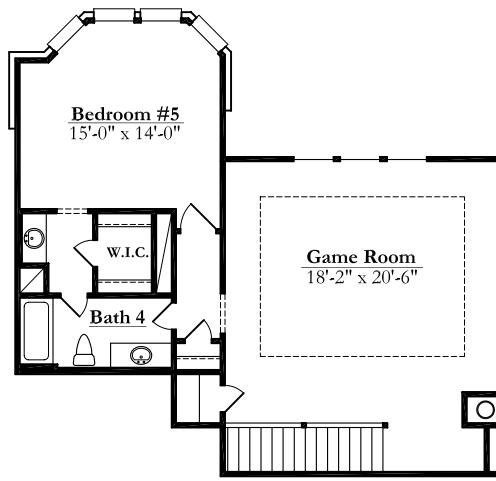

**1st. FLOOR PLAN**

# ***KENSINGTON***

3664 Square Feet of Living, 4 Bedroom, 3 1/2 Bath, 3 Car Garage

**Optional  
Kitchen Layout**

**OPTIONAL  
2nd. FLOOR**

Adds 869 sq.ft.

**Optional  
Exercise**