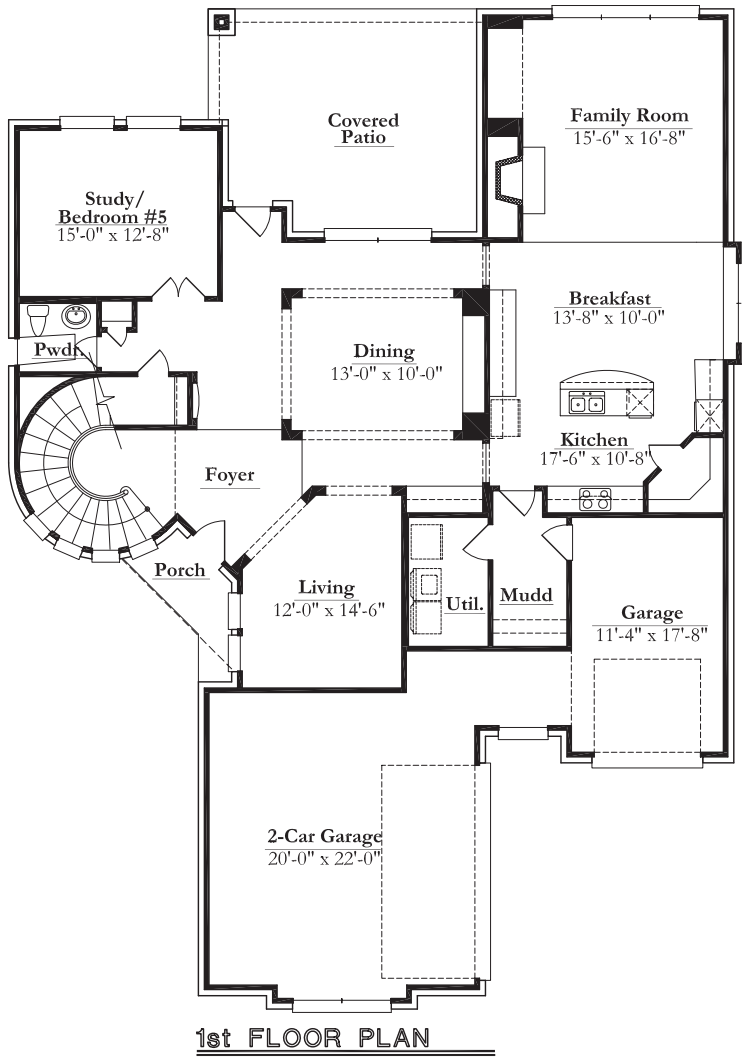

NEWPORT

HOME BUILDERS

Your Dream Builder

THE AUGUSTA

4373 Square Feet of Living, 5 Bedroom, 3 1/2 Bath, 3 Car Garage

www.NewportHomebuilders.com

Elevation "C"

Elevation "A"

Elevation "B"

Elevations

THE AUGUSTA

4373 Square Feet of Living, 5 Bedroom, 3 1/2 Bath, 3 Car Garage