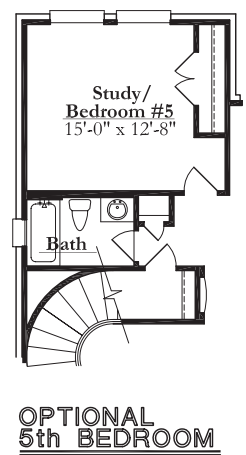

NEWPORT

HOME BUILDERS

Your Dream Builder

THE AUGUSTA

4373 Square Feet of Living, 5 Bedroom, 3 1/2 Bath, 3 Car Garage

www.NewportHomebuilders.com

Elevation "C"

Elevation "A"

Elevation "B"

Elevations

THE AUGUSTA

4373 Square Feet of Living, 5 Bedroom, 3 1/2 Bath, 3 Car Garage