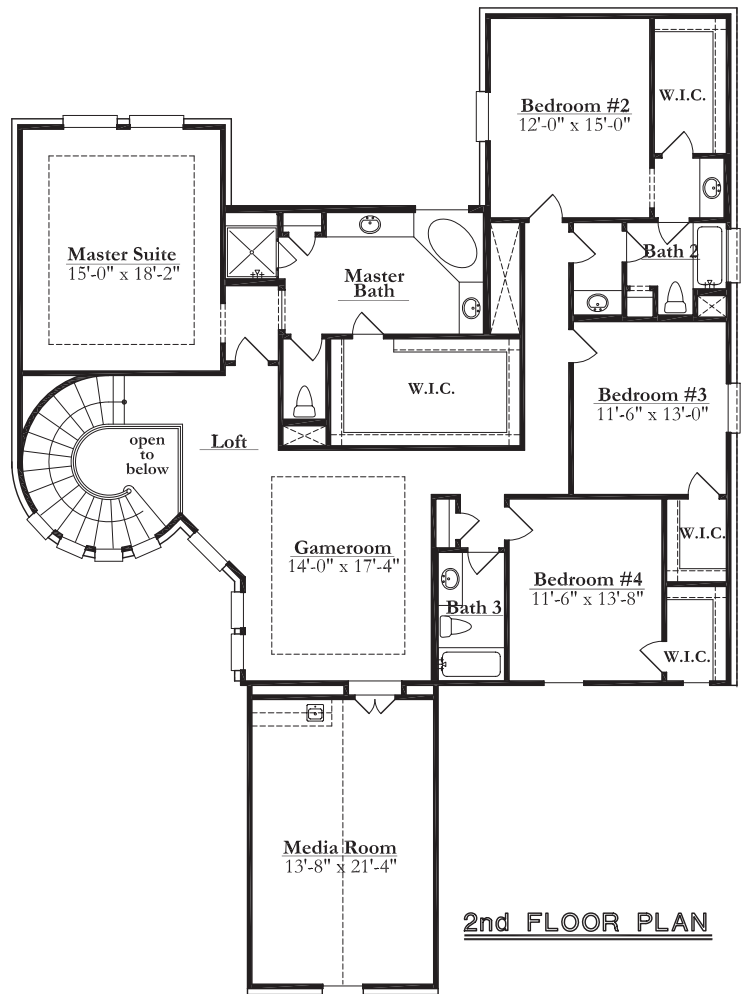

NEWPORT

HOME BUILDERS

Your Dream Builder

THE AUGUSTA

4373 Square Feet of Living, 5 Bedroom, 3 1/2 Bath, 3 Car Garage

www.NewportHomebuilders.com

Elevation "C"

Elevation "A"

Elevation "B"

Elevations

THE AUGUSTA

4373 Square Feet of Living, 5 Bedroom, 3 1/2 Bath, 3 Car Garage