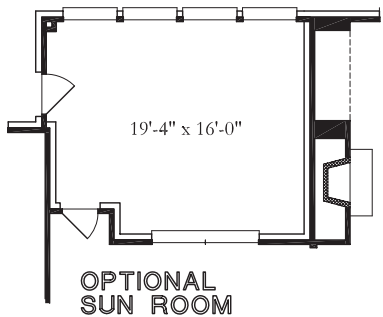

NEWPORT

HOME BUILDERS

Your Dream Builder

THE AUGUSTA

4373 Square Feet of Living, 5 Bedroom, 3 1/2 Bath, 3 Car Garage

www.NewportHomebuilders.com

Elevation "C"

Elevation "A"

Elevation "B"

Elevations

THE AUGUSTA

4373 Square Feet of Living, 5 Bedroom, 3 1/2 Bath, 3 Car Garage