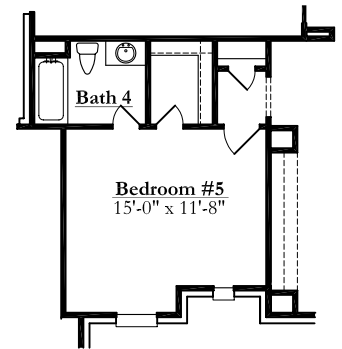

Concept 4433

Elevations

Elevation -F

Concept 4433

NEWPORT HOMEBUILDERS

Your Dream Builder

OPTIONAL MEDIA ROOM

Optional Full Bath

2nd. FLOOR PLAN

1st. FLOOR PLAN

OPTIONAL 5th BEDROOM & BATH

OPTIONAL STUDY

Concept 4433

4433 Square Feet of Living, 4 Bedroom, 3 1/2 Bath, 3 Car Garage

www.NewportHomebuilders.com