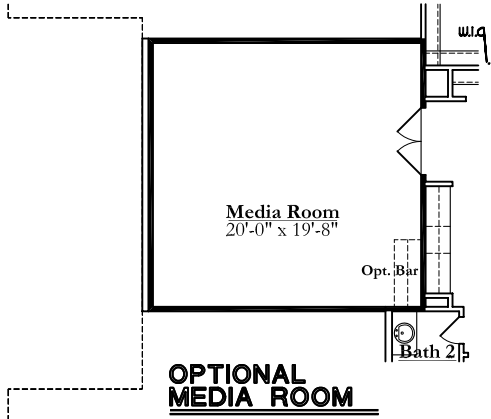

Concept 4433

Elevations

Elevation -F

Concept 4433

NEWPORT HOMEBUILDERS

Your Dream Builder

OPTIONAL MEDIA ROOM

Optional Full Bath

2nd. FLOOR PLAN

1st. FLOOR PLAN

OPTIONAL 5th BEDROOM & BATH

OPTIONAL STUDY

Concept 4433

4433 Square Feet of Living, 4 Bedroom, 3 1/2 Bath, 3 Car Garage

www.NewportHomebuilders.com