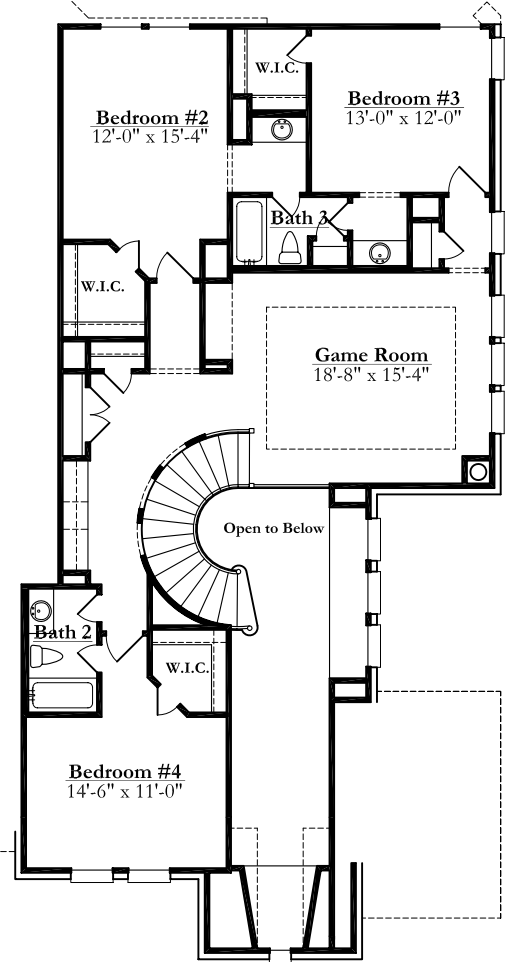

Concept 4433

Elevations

Elevation -F

Concept 4433

NEWPORT HOMEBUILDERS

Your Dream Builder

OPTIONAL MEDIA ROOM

Optional Full Bath

2nd. FLOOR PLAN

1st. FLOOR PLAN

OPTIONAL 5th BEDROOM & BATH

OPTIONAL STUDY

Concept 4433

4433 Square Feet of Living, 4 Bedroom, 3 1/2 Bath, 3 Car Garage

www.NewportHomebuilders.com