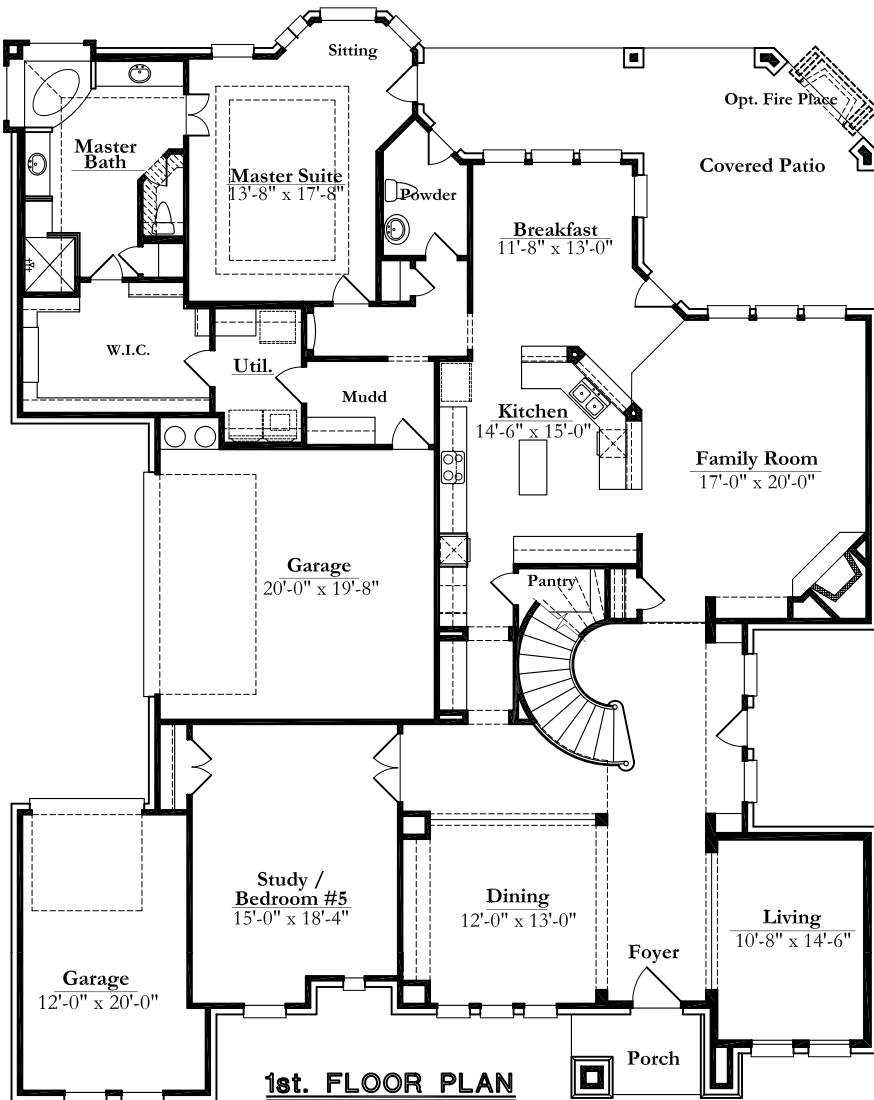

Concept 4433

Elevations

Elevation -F

Concept 4433

NEWPORT HOMEBUILDERS

Your Dream Builder

OPTIONAL MEDIA ROOM

Optional Full Bath

2nd. FLOOR PLAN

1st. FLOOR PLAN

OPTIONAL 5th BEDROOM & BATH

OPTIONAL STUDY

Concept 4433

4433 Square Feet of Living, 4 Bedroom, 3 1/2 Bath, 3 Car Garage

www.NewportHomebuilders.com