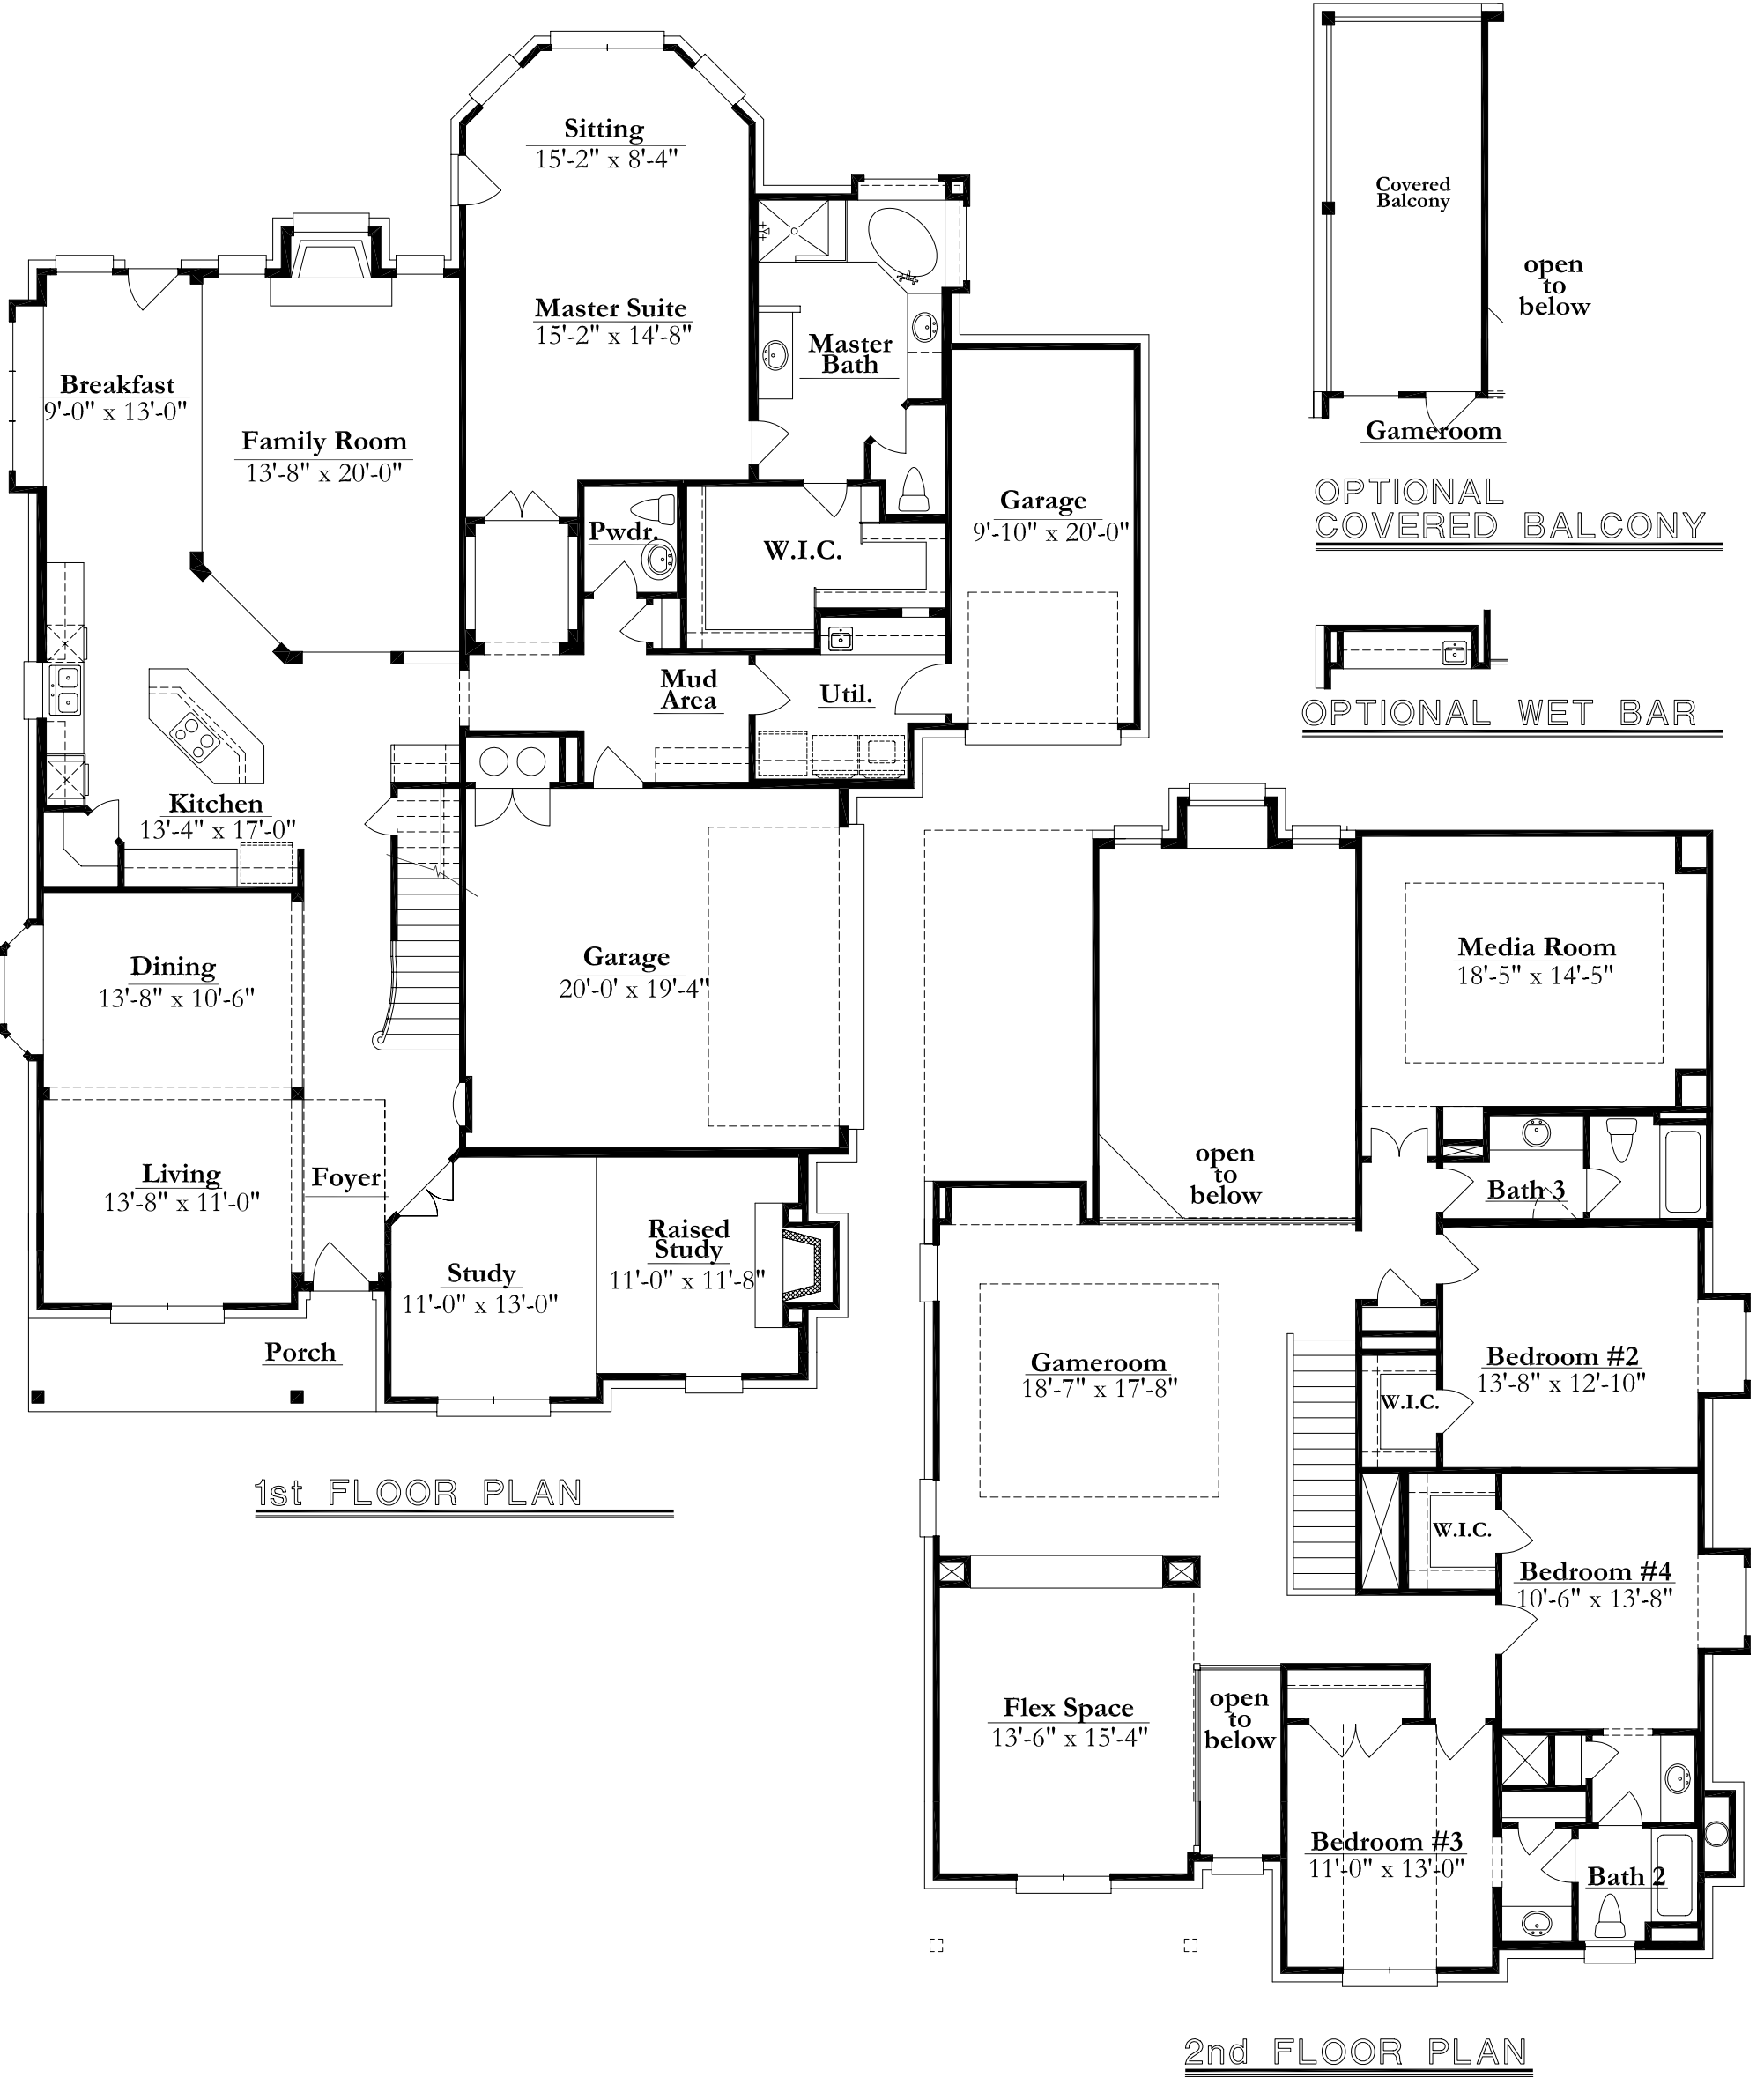

Pinehurst

Elevation "E"

Elevation "D"

Elevation "C"

Elevation "B"

Elevation "A"

Elevation "F"

Elevations

Elevation "F"

Pinehurst

Pinehurst

4472 Square Feet of Living, 4 Bedroom, 3 1/2 Bath, 3 Car Garage

www.NewportHomebuilders.com