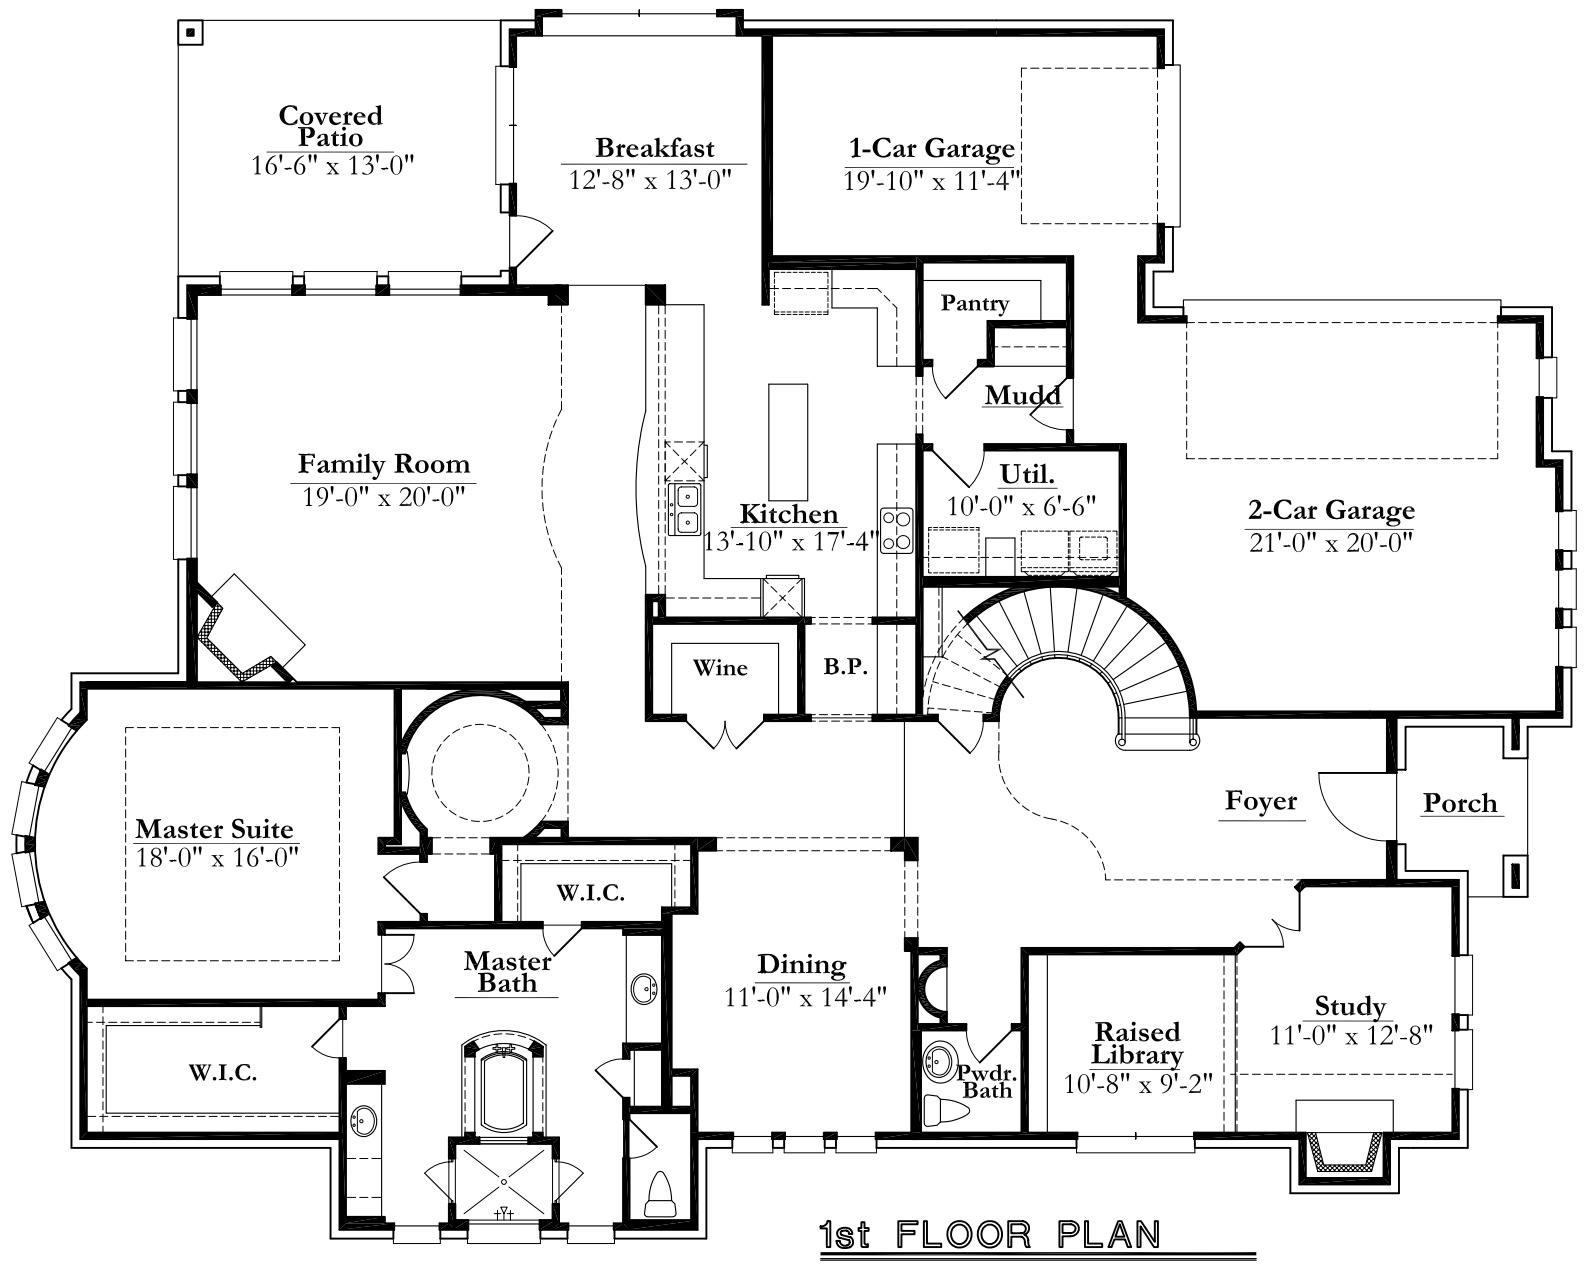

Concept 4838

Elevation - E

Elevations

Concept 4838

NEWPORT HOMEBUILDERS

Your Dream Builder

Concept 4838

4838 Square Feet of Living, 4 Bedroom, 4 1/2 Bath, 3 Car Garage