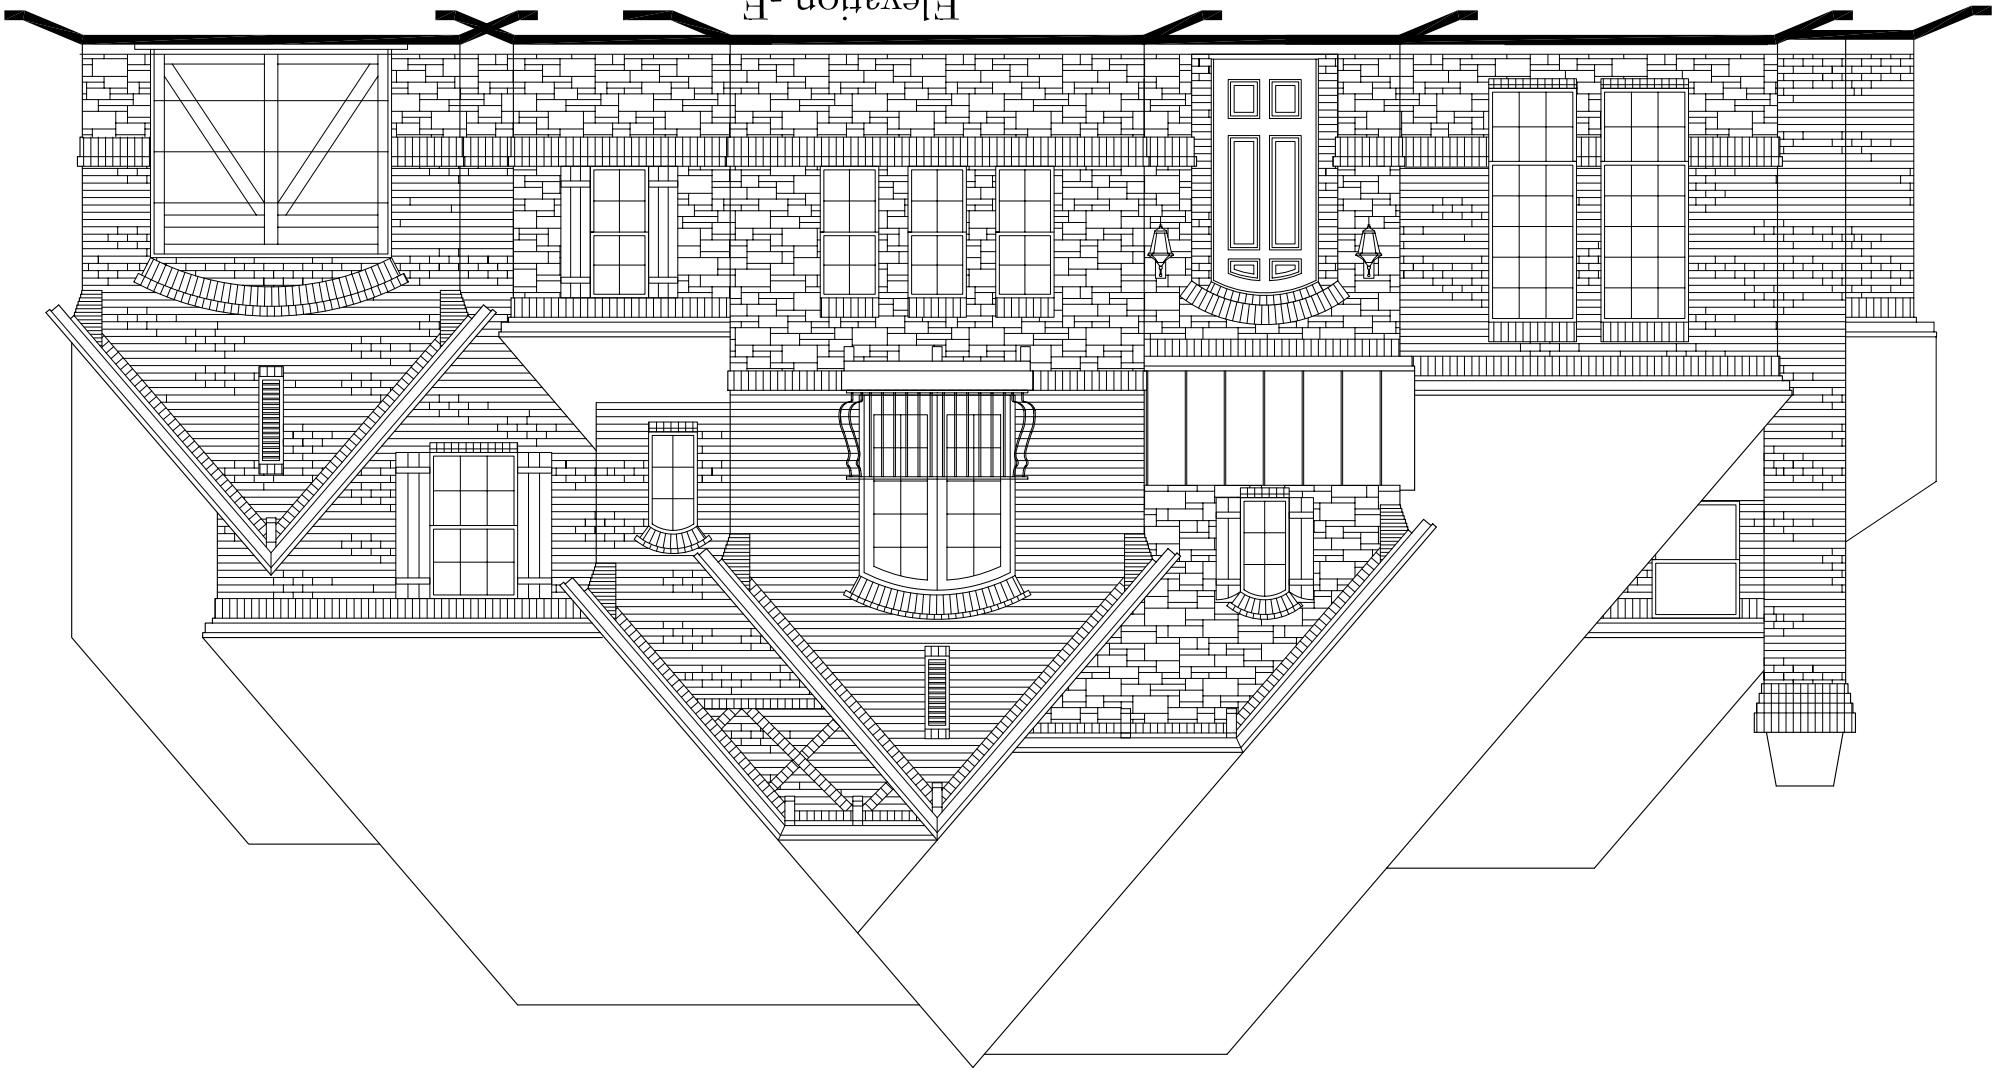

Concept 4838

Elevation - E

Elevations

Concept 4838

NEWPORT HOMEBUILDERS

Your Dream Builder

Concept 4838

4838 Square Feet of Living, 4 Bedroom, 4 1/2 Bath, 3 Car Garage