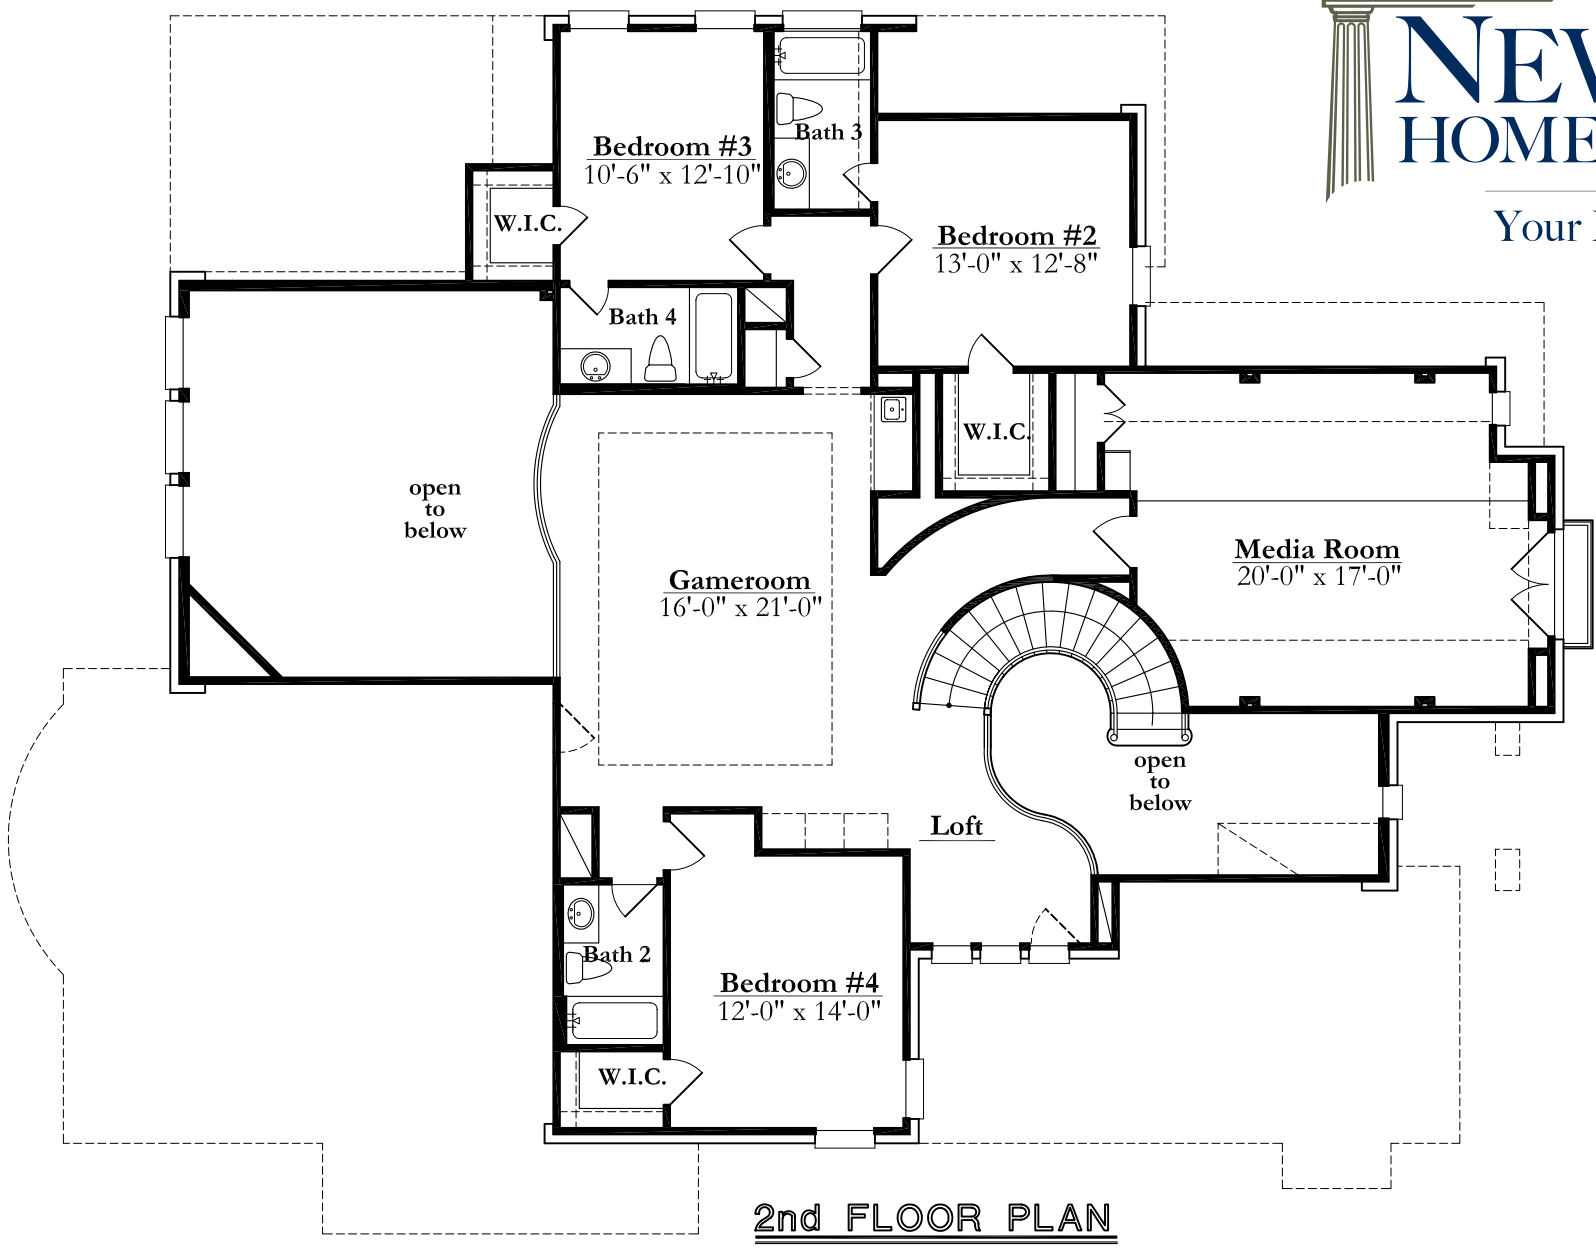

Concept 4838

Elevation - E

Elevations

Concept 4838

NEWPORT HOMEBUILDERS

Your Dream Builder

Concept 4838

4838 Square Feet of Living, 4 Bedroom, 4 1/2 Bath, 3 Car Garage