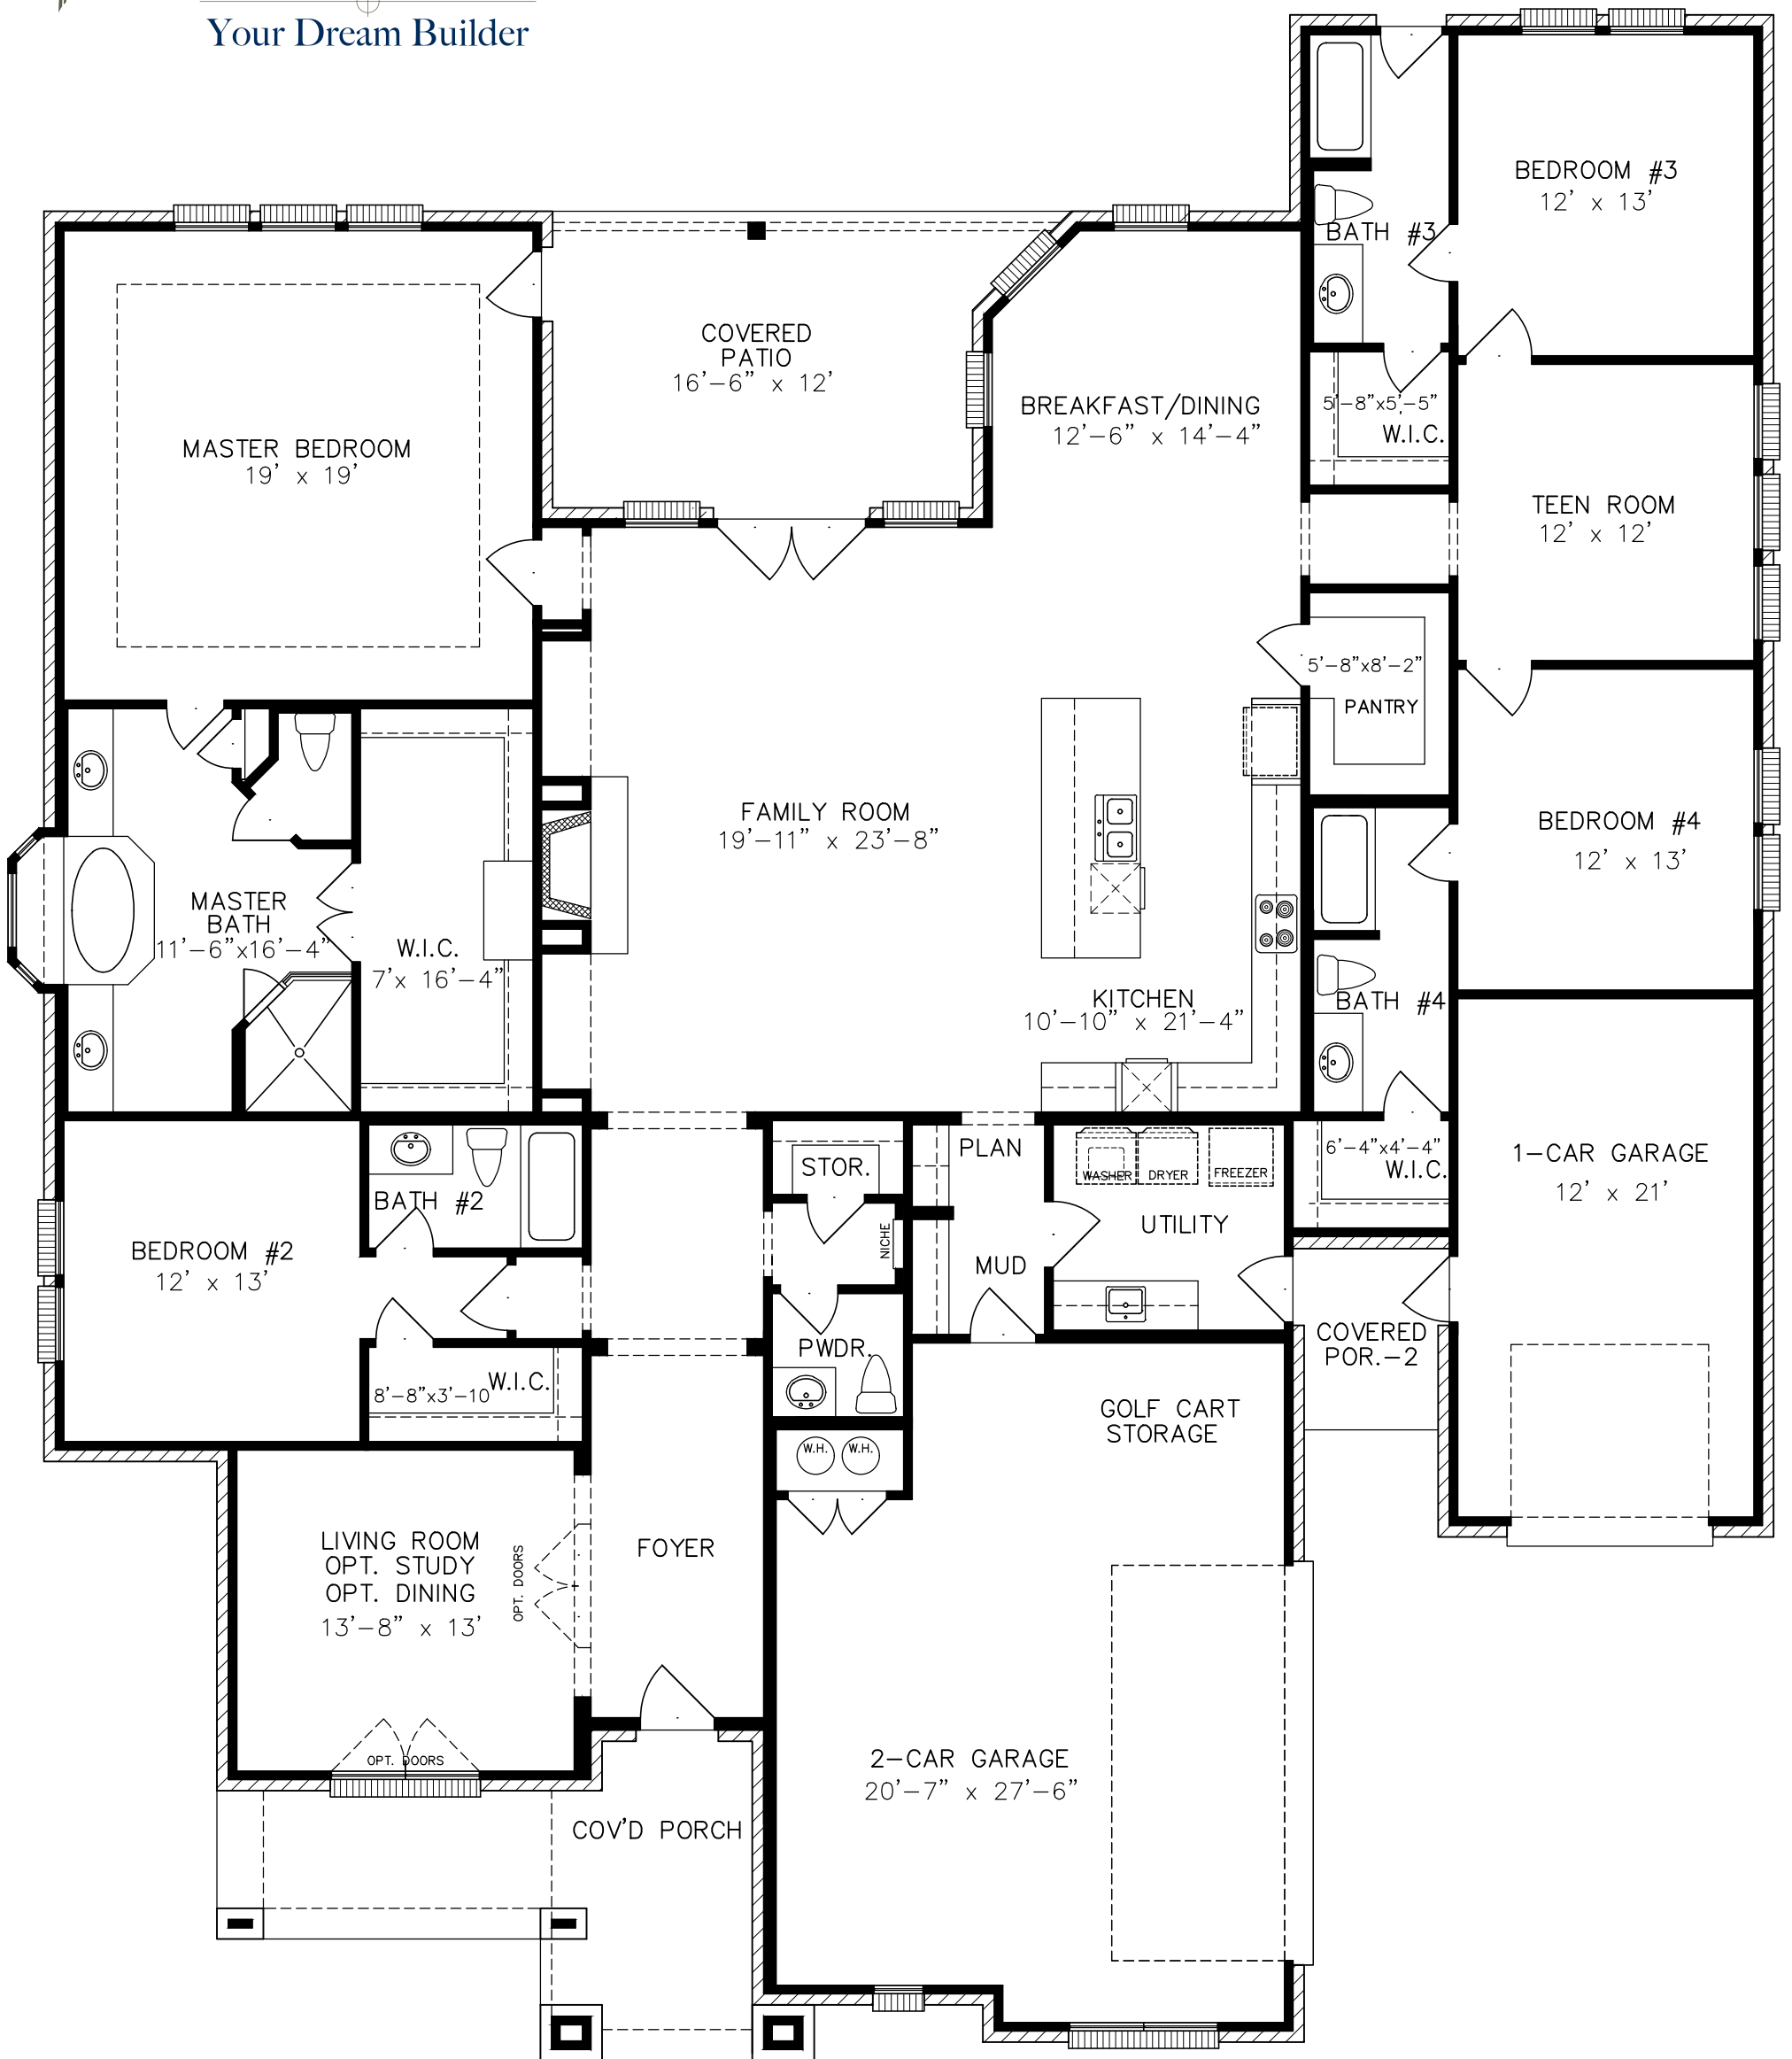

# Concept 3396

Elevation - A

## Elevations

Elevation - A

# Concept 3396

# Concept 3396

3396 Square Feet of Living, 4 Bedroom, 4 1/2 Bath, 3 Car Garage